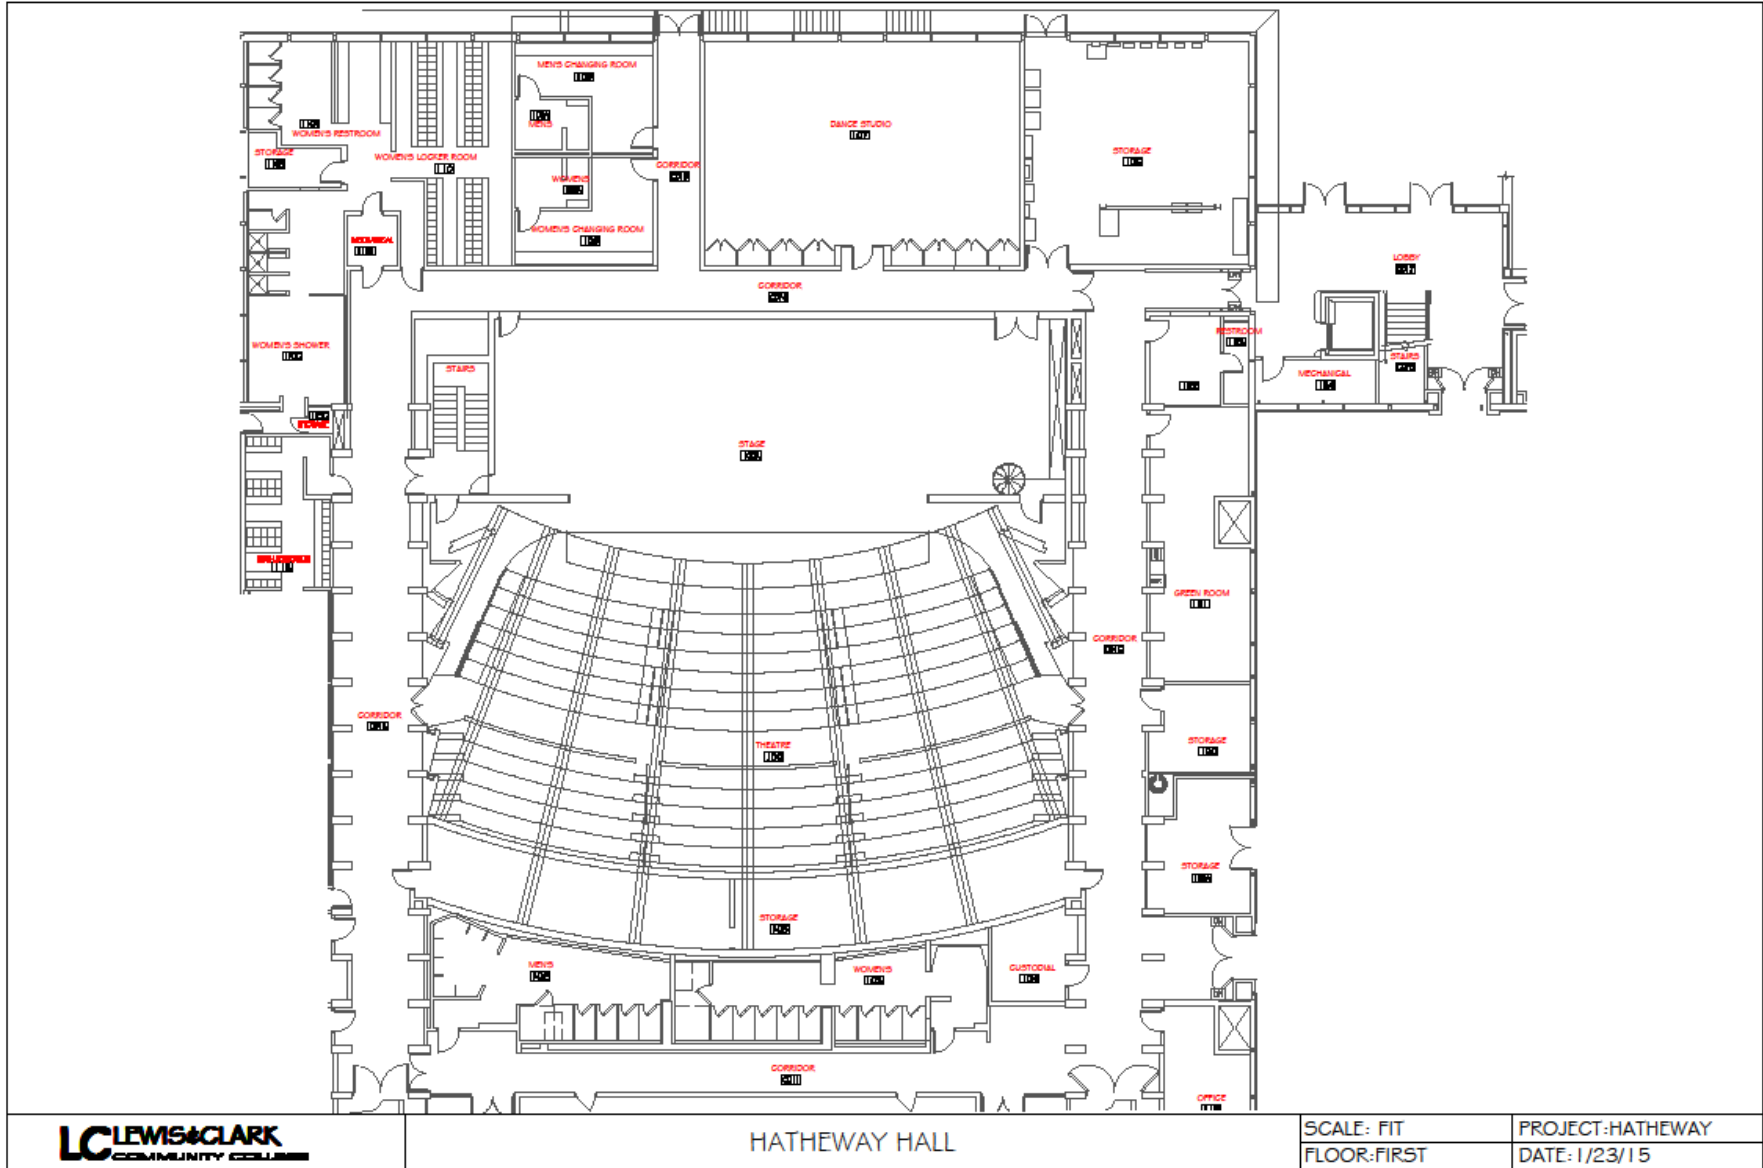

Stage – 50' wide x 24' deep (There is additional space and an orchestra pit cover in front of proscenium. Also wing space and a crossover hall behind upstage wall.)

Fly system – 26 linesets

BACKSTAGE

Two Dressing Rooms each with restroom and shower

Dimming and Lighting Network are ETC

PROJECTION

2 – 6'x8' Dual Vision Screen with Drape Kit

1 – 83"x144" Dual Vision Screen with Drape Kit

1 – 10'x17' Dual Vision Screen with Drape Kit

2 – Sanyo PLC-WM5500L Projectors

1 – Samsung Blu-Ray Player

MAPS & DIAGRAMS

Lewis and Clark Community College Hatheway Cultural Center

SEATING CHART

03/2011

capacity = 953

14	13	12	11	10	9	8	7	6	5	4	3	2	1
14	13	12	11	10	9	8	7	6	5	4	3	2	1
14	13	12	11	10	9	8	7	6	5	4	3	2	1
14	13	12	11	10	9	8	7	6	5	4	3	2	1
14	13	12	11	10	9	8	7	6	5	4	3	2	1
14	13	12	11	10	9	8	7	6	5	4	3	2	1